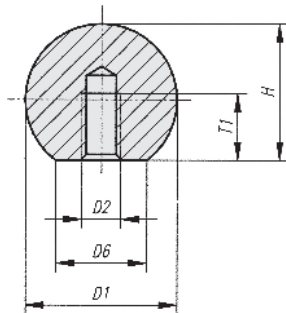

Knob made of high-duty, heat resistant duroplast, black, with extremely thin soft touch painting.

D1	D2	D6	H	T1	REFERENCE
32	M8	18	29	15	4001
32	M10	18	29	20	4002
40	M8	20	37	20	4003
40	M10	20	37	20	4004
40	M12	20	37	20	4005
50	M10	27	46	30	4006
50	M12	27	46	30	4007